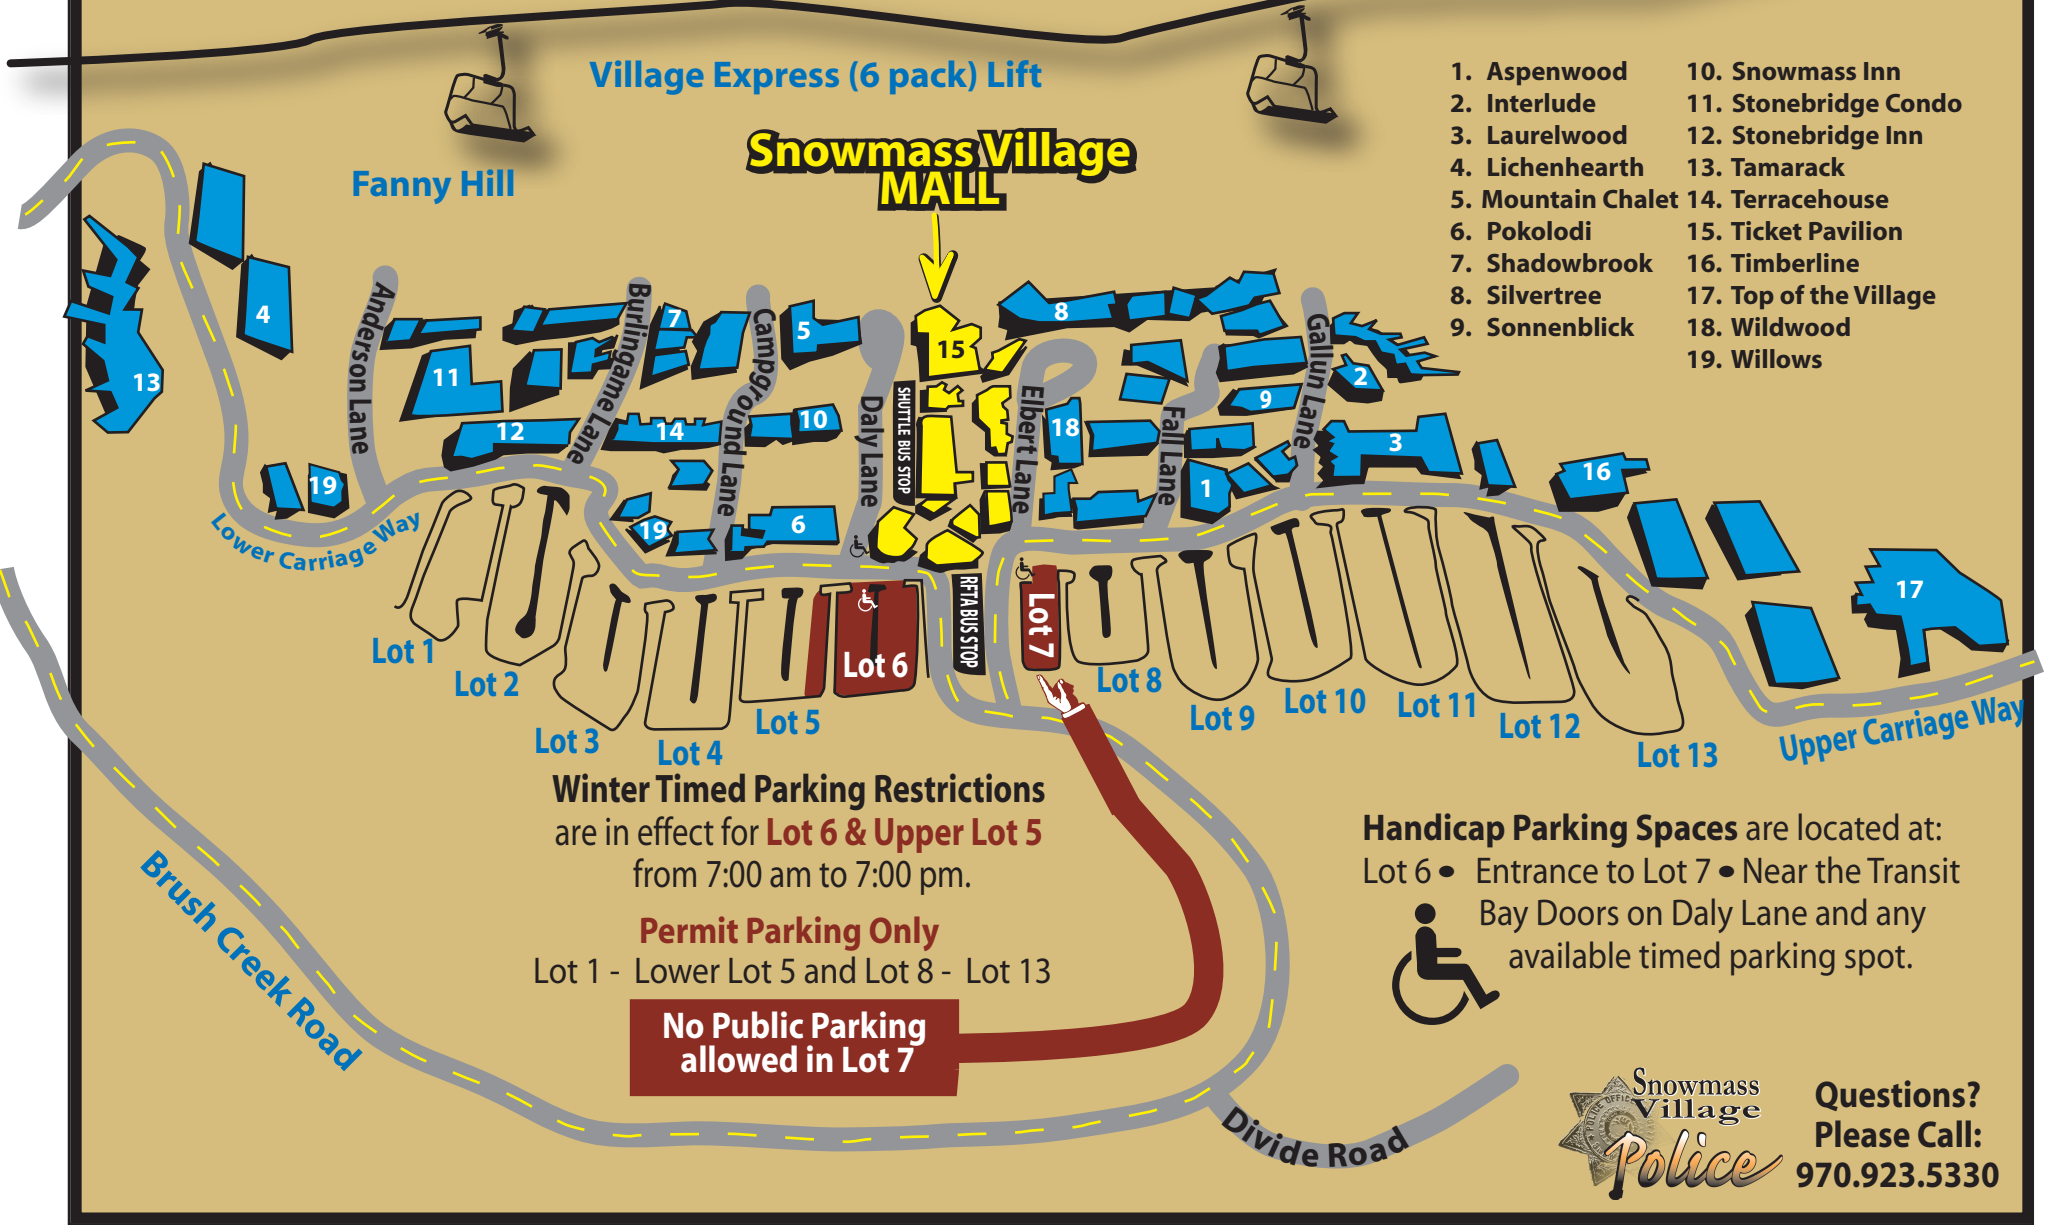

Parking & Hotel Map for the Snowmass Village Mall

Village Express (6 pack) Lift

Fanny Hill

Snowmass Village MALL

- | | |
|--------------------|------------------------|
| 1. Aspenwood | 10. Snowmass Inn |
| 2. Interlude | 11. Stonebridge Condo |
| 3. Laurelwood | 12. Stonebridge Inn |
| 4. Lichenhearth | 13. Tamarack |
| 5. Mountain Chalet | 14. Terracehouse |
| 6. Pokolodi | 15. Ticket Pavilion |
| 7. Shadowbrook | 16. Timberline |
| 8. Silvertree | 17. Top of the Village |
| 9. Sonnenblick | 18. Wildwood |
| | 19. Willows |

Winter Timed Parking Restrictions
are in effect for **Lot 6 & Upper Lot 5**
from 7:00 am to 7:00 pm.

Permit Parking Only
Lot 1 - Lower Lot 5 and Lot 8 - Lot 13

**No Public Parking
allowed in Lot 7**

Handicap Parking Spaces are located at:
Lot 6 • Entrance to Lot 7 • Near the Transit
Bay Doors on Daly Lane and any
available timed parking spot.