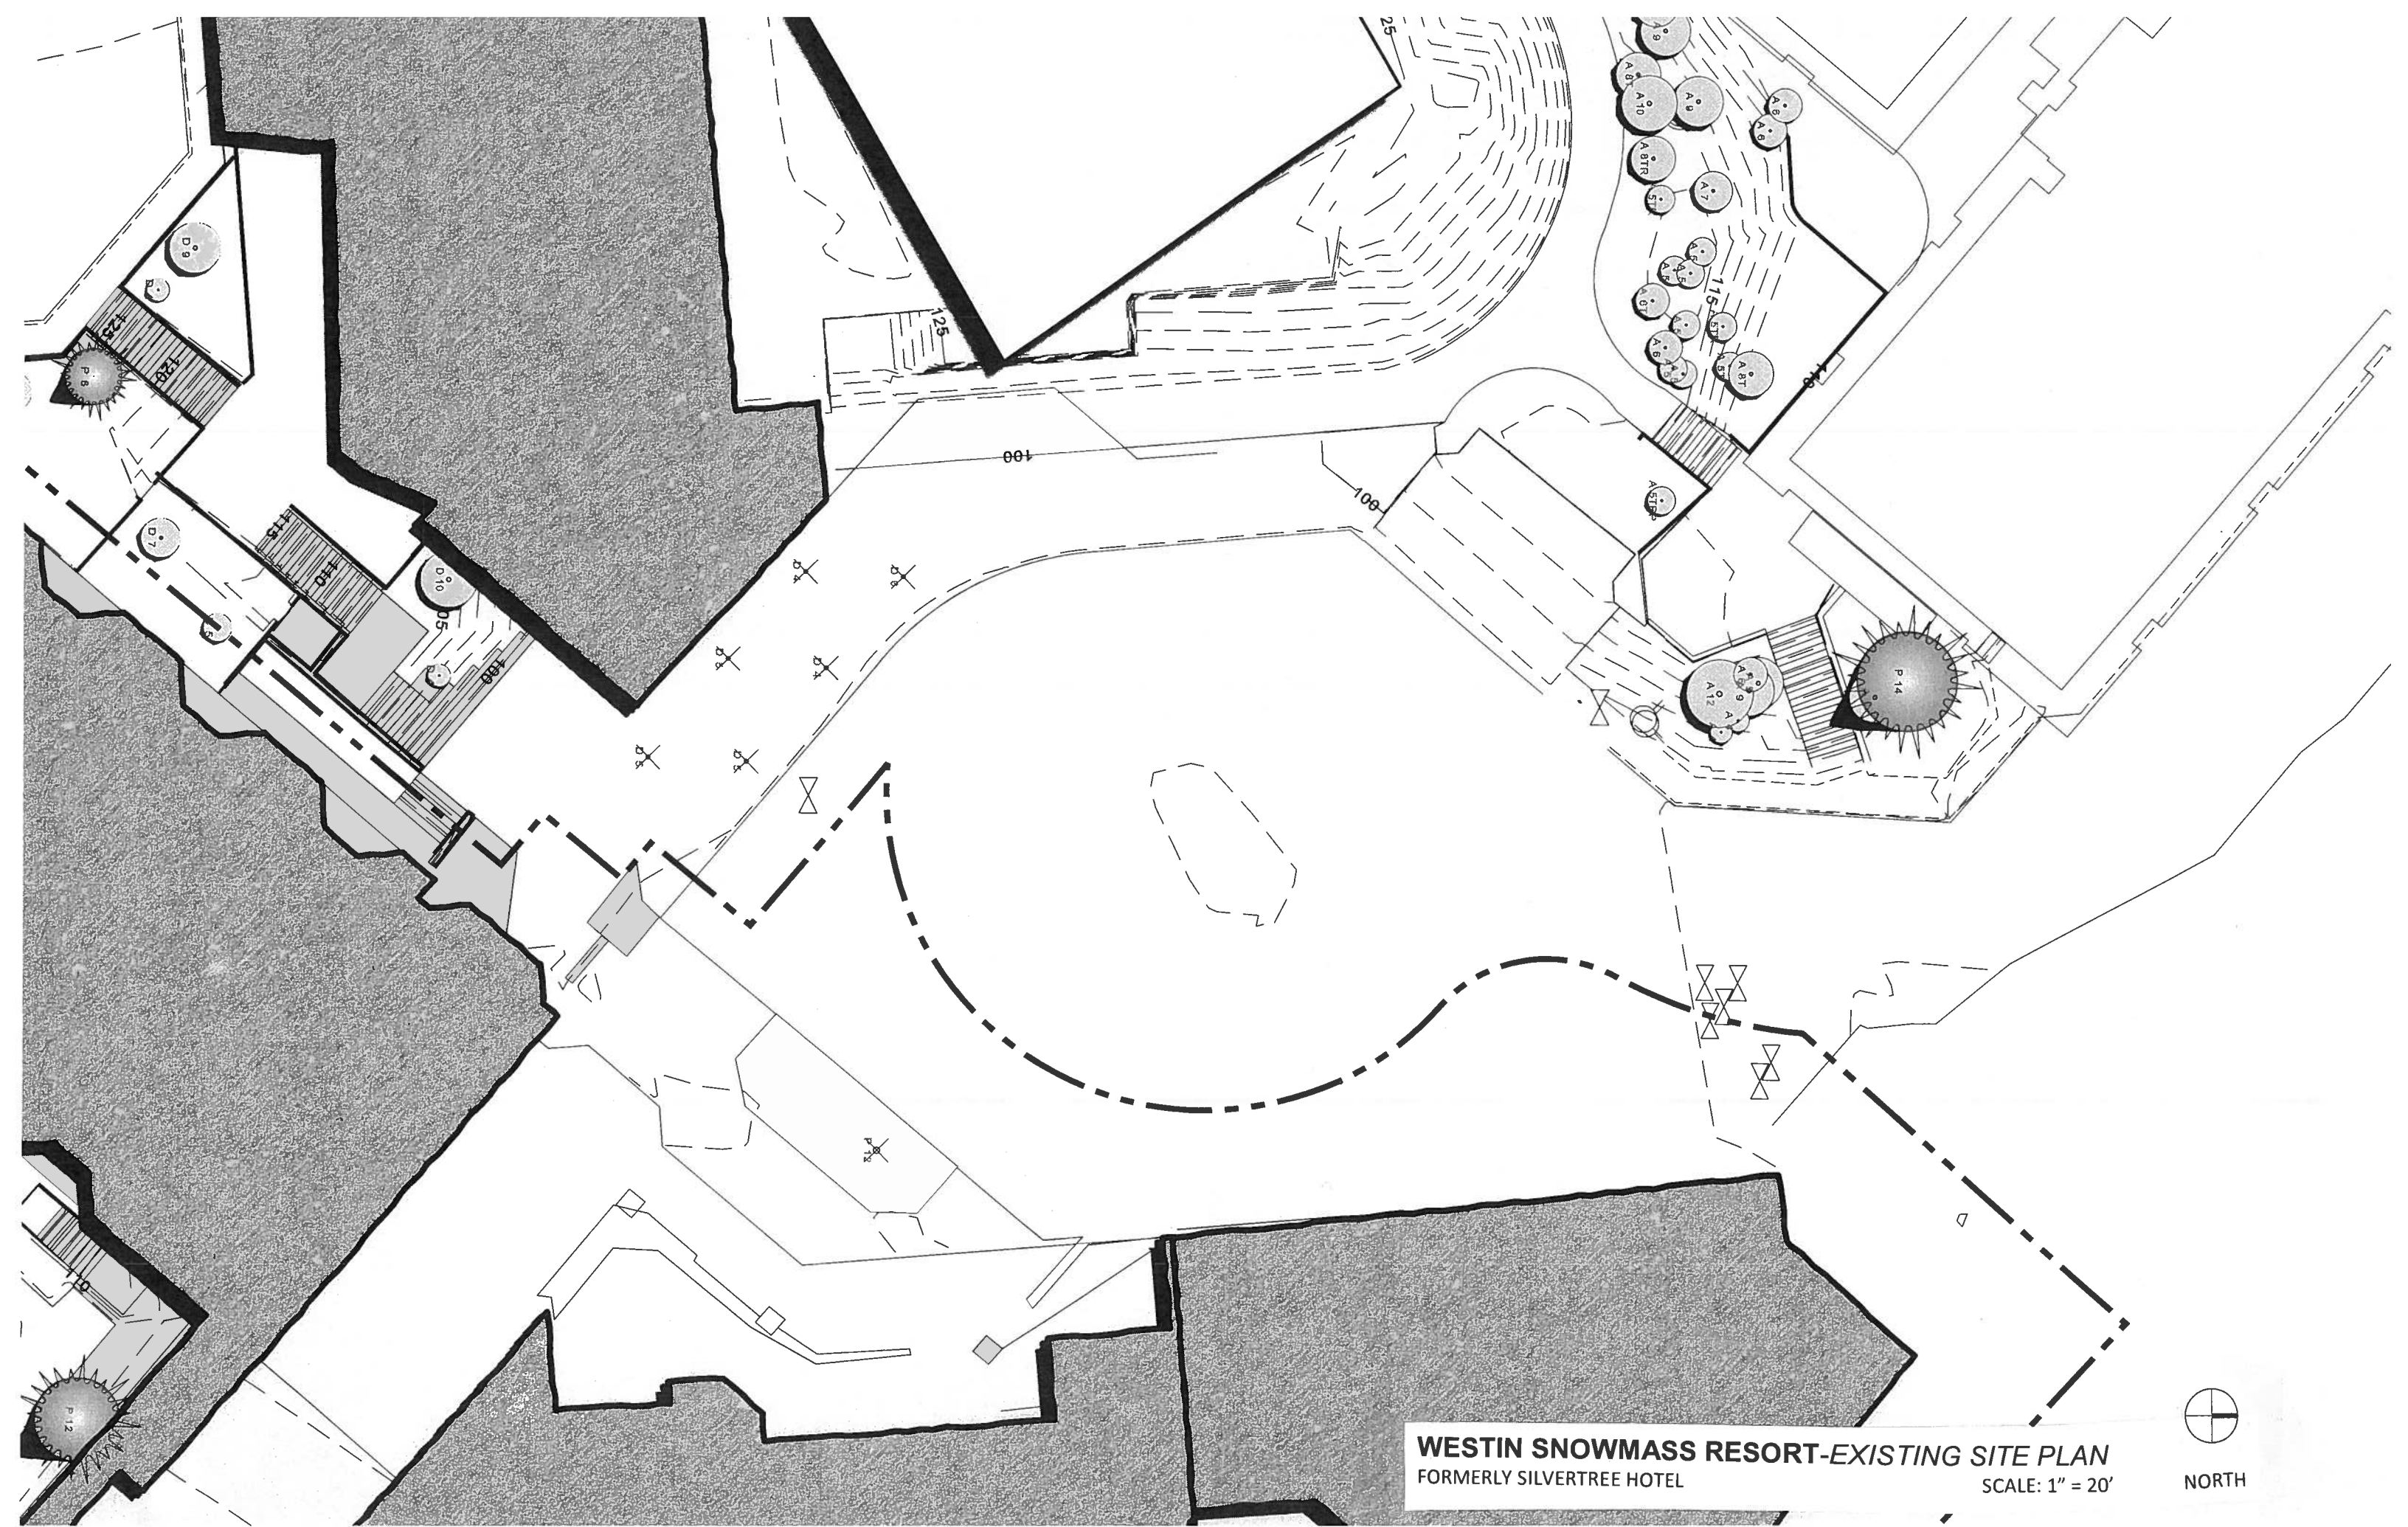

WESTIN SNOWMASS RESORT-PROPOSED SITE PLAN
 FORMERLY SILVERTREE HOTEL

SCALE: 1" = 20'

WESTIN SNOWMASS RESORT-EXISTING SITE PLAN
FORMERLY SILVERTREE HOTEL

SCALE: 1" = 20'