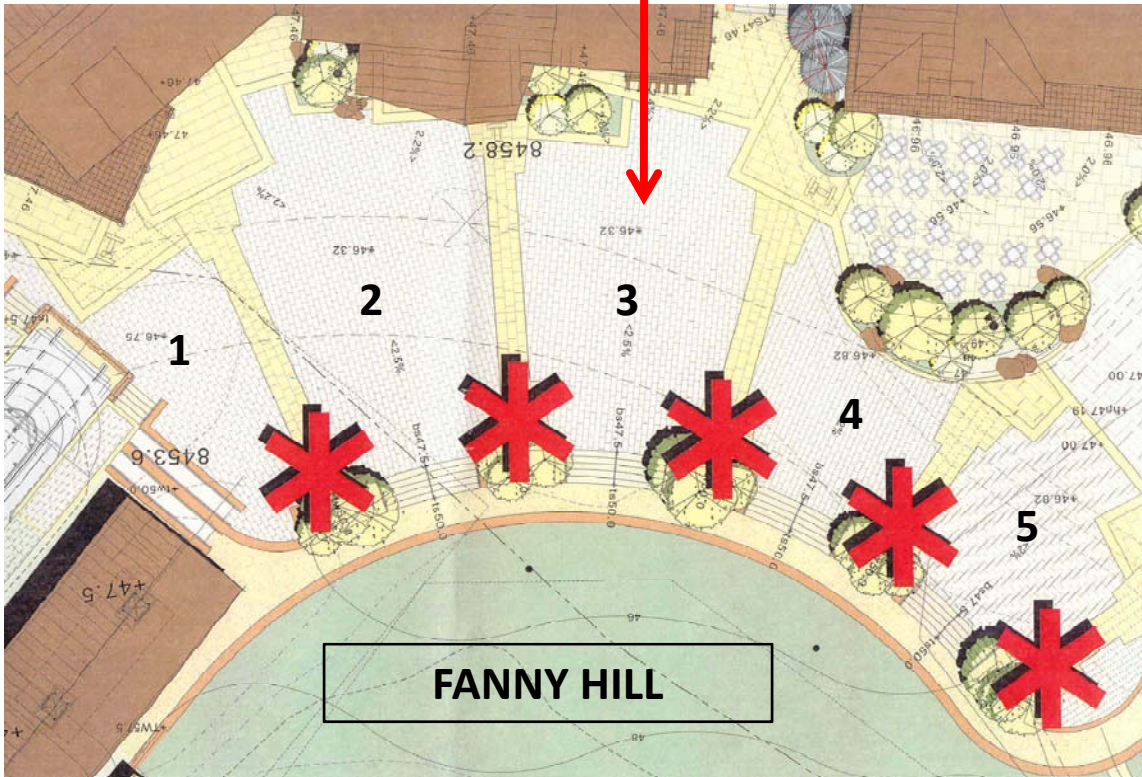

**SNOWMASS VILLAGE
ARTS
ADVISORY
BOARD**

How to find your paver

Directions:

1. Locate section number on Paver List
2. Face the Four Mountain Sports store entrance to the right of the Treehouse (red arrow); this is section #3
3. The sections are numbered from left to right, 1 through 5
4. Search the section # assigned to your paver