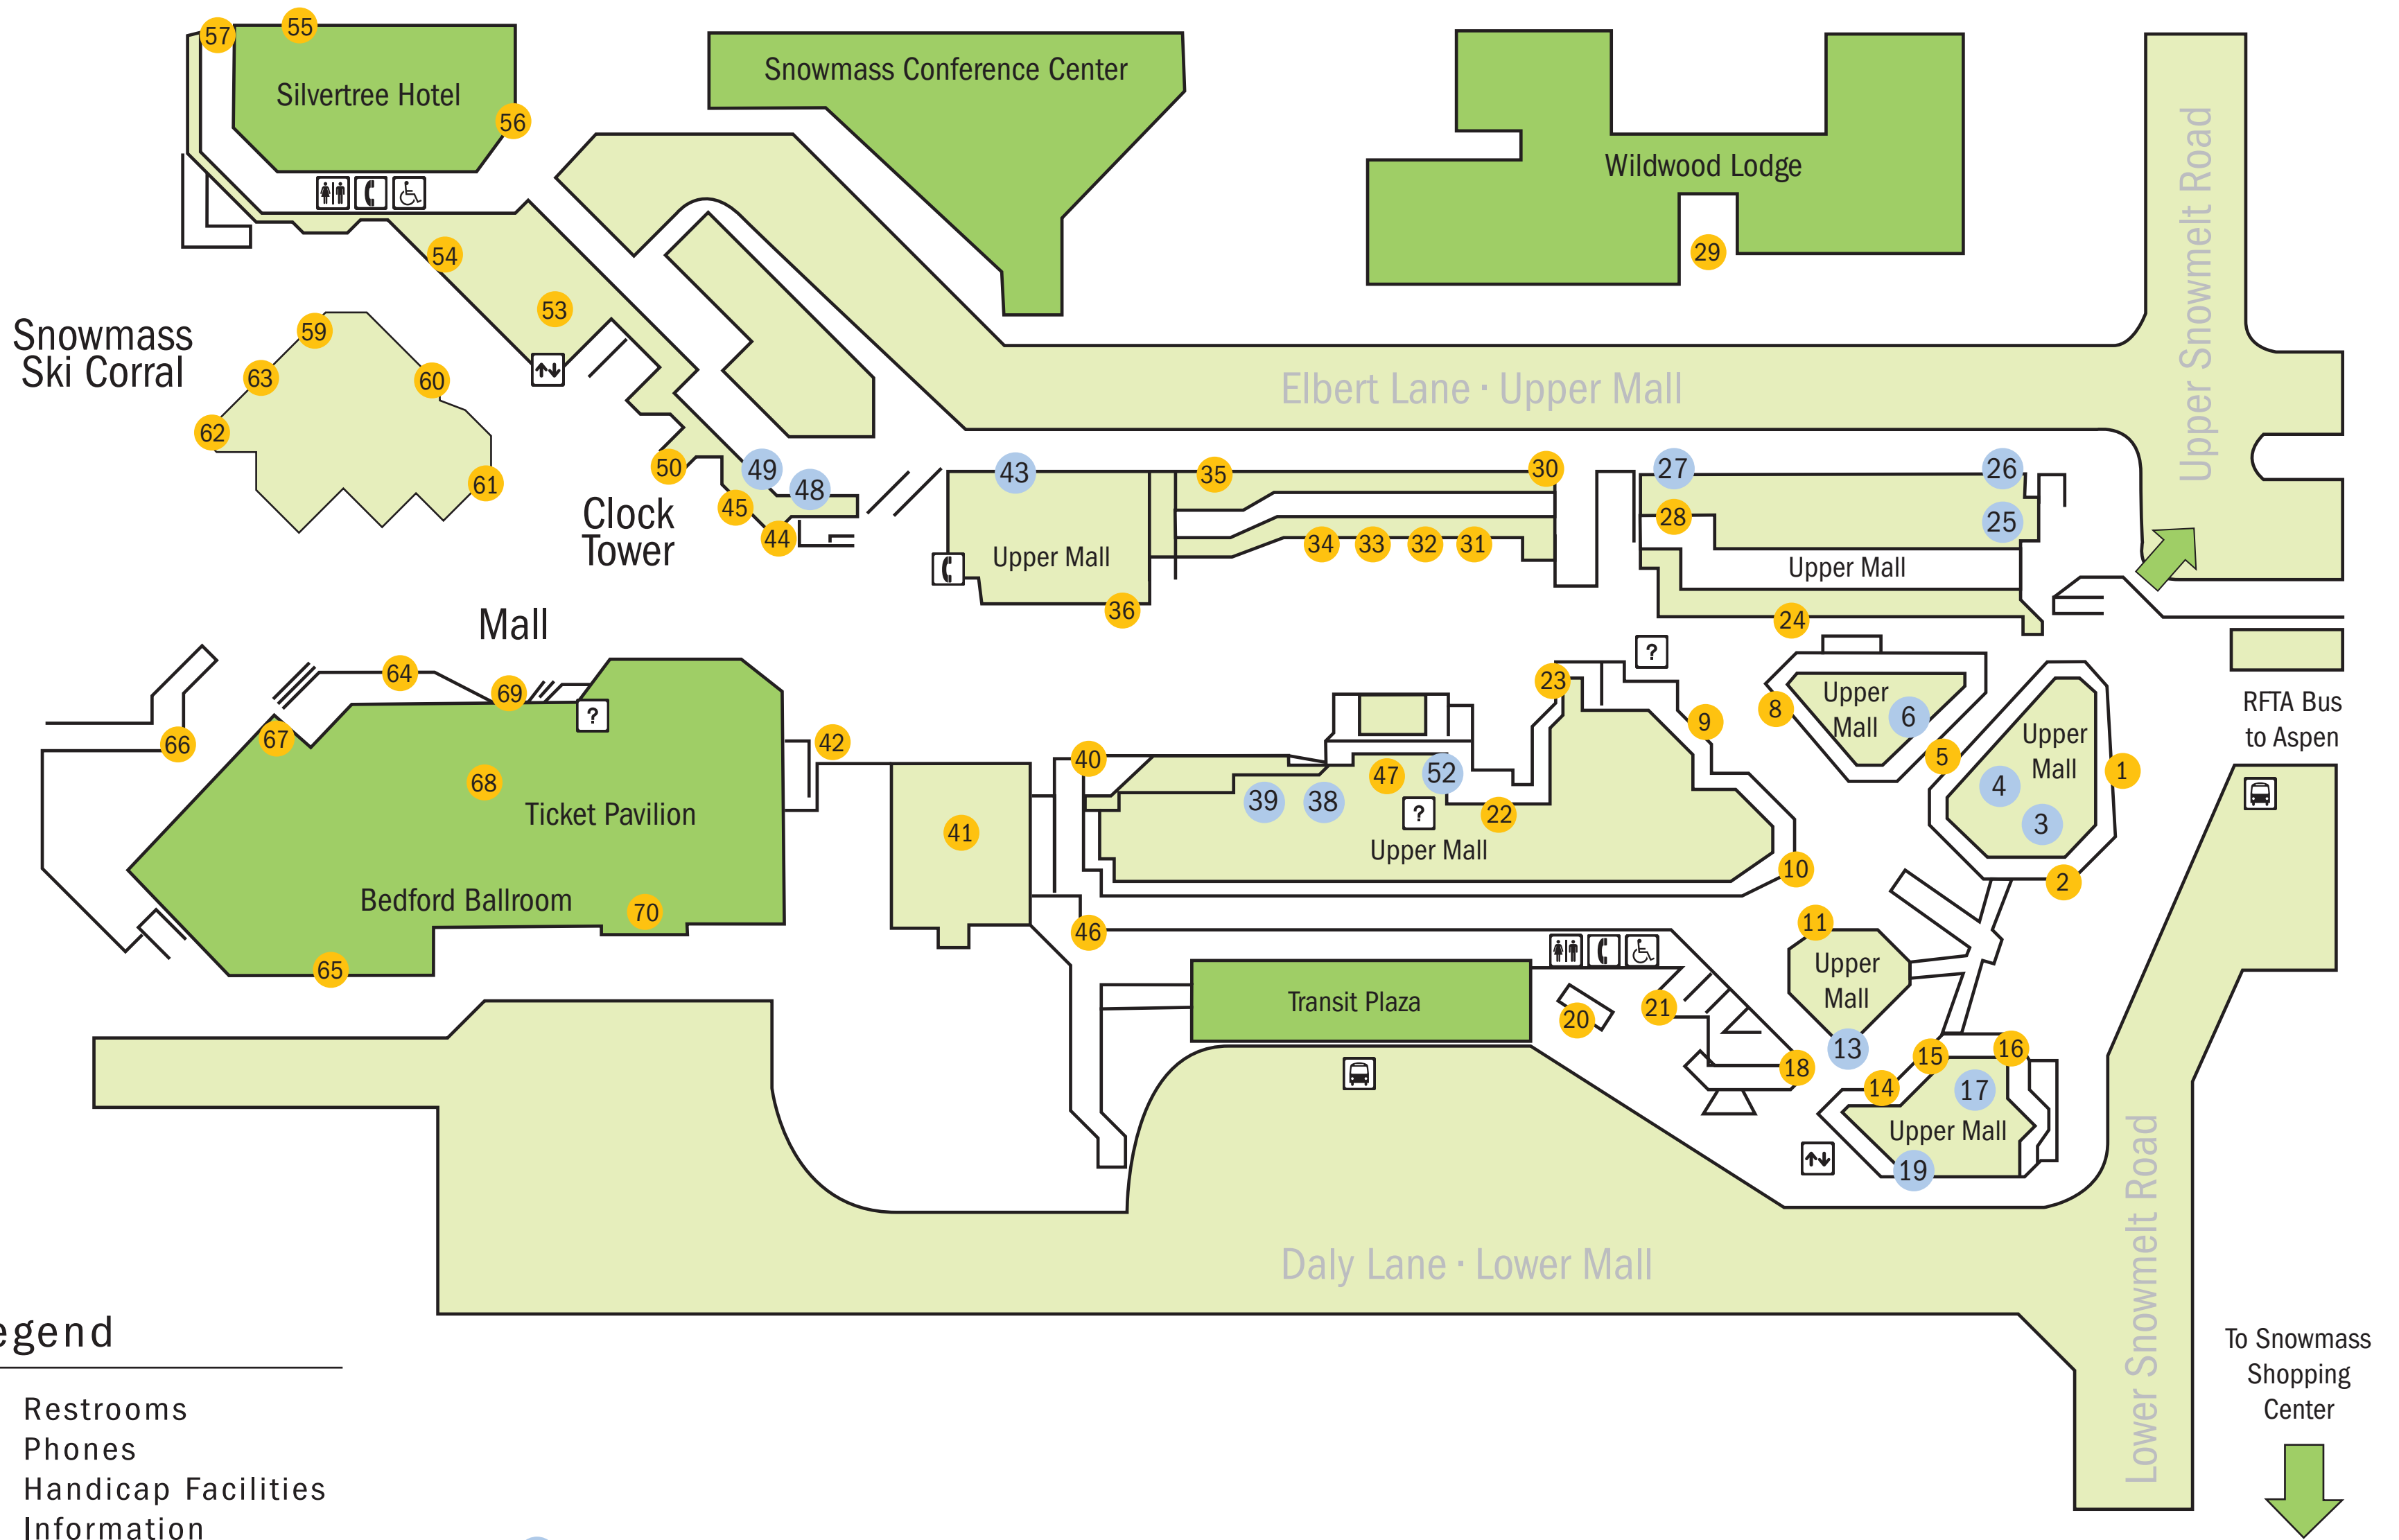

## Legend

- Restrooms
- Phones
- Handicap Facilities
- Information
- Elevators
- Transportation

- Upper Level
- Lower Level

## Restaurants

|                           |                                 |
|---------------------------|---------------------------------|
| Artisan Restaurant        | The Stonebridge Inn             |
| Brothers' Grille          | (Silvertree Hotel 5th Floor) 57 |
| Butch's Lobster Bar       | Timberline Condos               |
| Cirque Bar & Grill        | 66                              |
| Daly Bottle Shop          | 15                              |
| Fuel                      | 16                              |
| Goodfellows Pizza         | 63                              |
| Il Poggio                 | (upper mall) 27                 |
| La Provence               | (upper mall) 19                 |
| Little Dill               | 42                              |
| Margarita Grill           | (upper mall) 17                 |
| Mountain Dragon           | (upper mall) 43                 |
| Paradise Bakery & Café    | 51                              |
| Pastore's Taste of Philly | 09                              |
| Sage                      | The Snowmass Club               |
| S'no Beach Café           | (upper mall) 38                 |
| Taqueria 85               | 20                              |
| The Blue Door             | 56                              |
| The Conservatory          | (Silvertree Hotel Lobby) 55     |
| The Grill on the Deck     | (upper mall) 30                 |
| The Stew Pot              | 33                              |
| Village Steakhouse        | 29                              |
| Zane's Tavern             | (upper mall) 06                 |